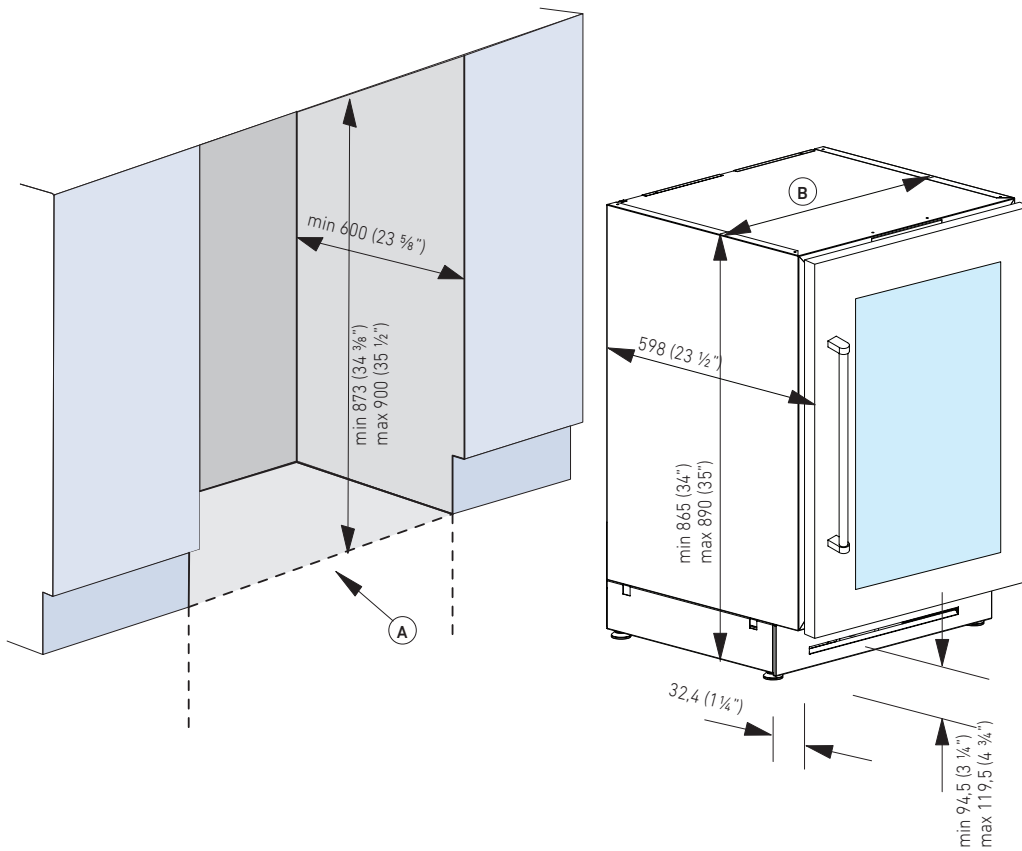

EFFICIENCY

New Energy Label class	
Energy consumption (kWh/year)	

DIMENSIONS & WEIGHT

Height of the product (closed weels) (mm)	865
Adjustable feet height (mm)	25
Width of the product (mm)	598
Depth of Product without handle (mm)	576
Wall cavity height (mm)	870
Wall cavity width (mm)	600
Wall cavity depth (mm)	600
Net Weight (kg)	59
Gross Weight (kg)	74

UCB601TPO

60 cm, UNDERCOUNTER BEVERAGE/FRIDGE - PREMIUM
OUTDOOR, Model
BUILT-IN
UNDERCOUNTER® SERIE

Fhiaba

Electrical and Water connection

i For installation specifications, please consult with Fhiaba.
For optimum installation, we recommend using the actual product as the best guide.

i Based on the adjustment of the feet and the height of the panel from the floor, the customer defines the perforated plinth to be installed on the equipment.

UCB601TPO

60 cm, UNDERCOUNTER BEVERAGE/FRIDGE - PREMIUM
OUTDOOR, Model
BUILT-IN
UNDERCOUNTER® SERIE

Fhiaba

TECHNICAL DATA

Niche Width A (mm)	600
Unit Width B (mm)	598

Panel Dimensions

Integrated Panel Recommendations

Panels with thickness ranging between 18 mm and 20 mm.
Panels with weight max of 10 kg. Provide installation of decorative panels during installation of the unit.