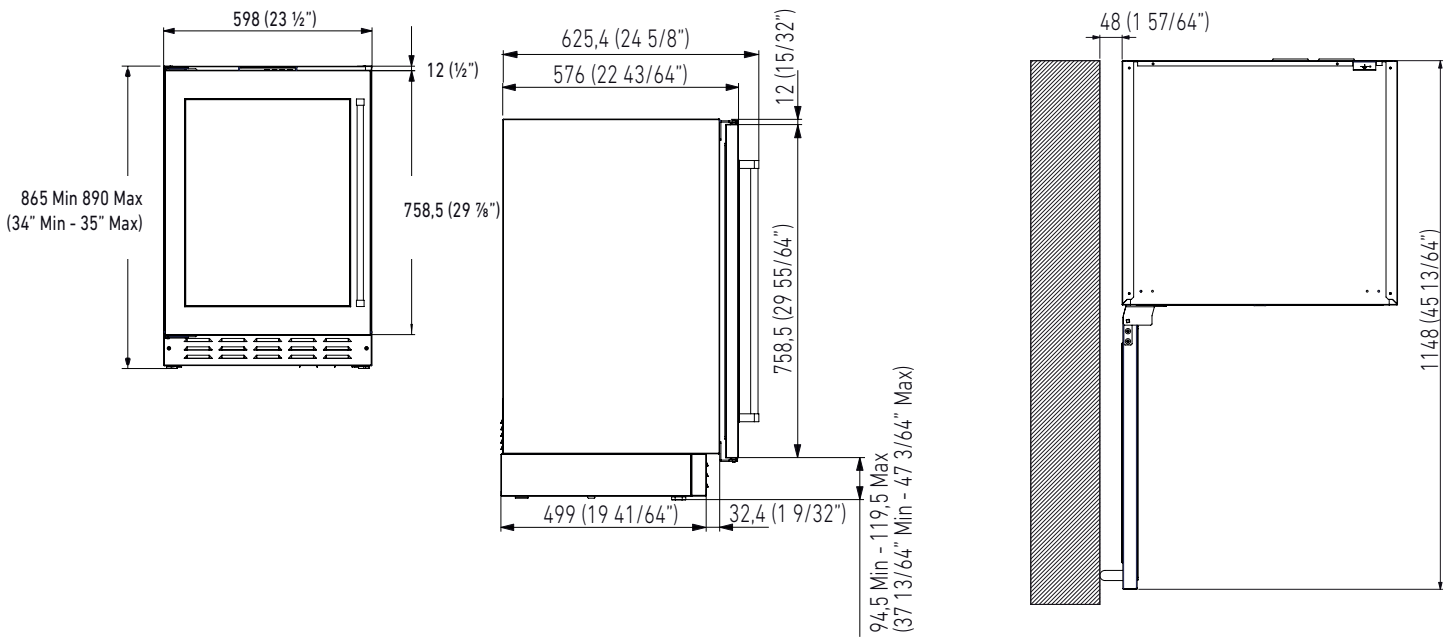

UCB601TPO

60 cm, UNDERCOUNTER BEVERAGE/FRIDGE - PREMIUM
OUTDOOR, Model
BUILT-IN
UNDERCOUNTER® SERIE

Fhiaba