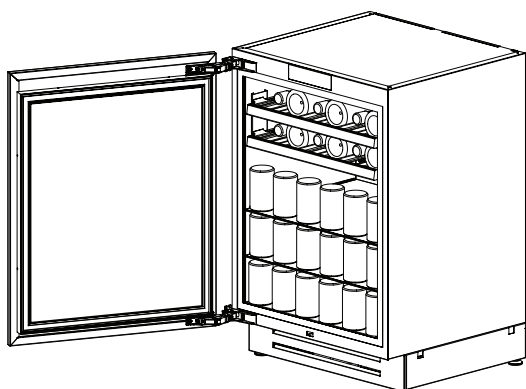

UCB601TPO

60 cm, UNDERCOUNTER BEVERAGE/FRIDGE - PREMIUM
OUTDOOR, Model
BUILT-IN

UNDERCOUNTER® SERIE

Fhiaba

1D | 1M

D = door

M = separate microclimates

CAPACITY

Volume Compartment 1 (L)	
Volume Compartment 2 (L)	
Volume Compartment 3 (L)	
Total Net Volume (L)	
Total Gross Volume (L)	
Compartment 1 / Upper wine cellar capacity (bottles)	23
Compartment 2 / Lower wine cellar capacity (bottles)	
Undercounter glass shelf capacity (cans)	42
Undercounter drawer capacity (cans)	
Undercounter bottom wooden bottle holder (bottles)	11

EFFICIENCY

New Energy Label class	
Energy consumption (kWh/year)	

DIMENSIONS & WEIGHT

Height of the product (closed weels) (mm)	865
Adjustable feet height (mm)	25
Width of the product (mm)	598
Depth of Product without handle (mm)	576
Wall cavity height (mm)	870
Wall cavity width (mm)	600
Wall cavity depth (mm)	600
Net Weight (kg)	59
Gross Weight (kg)	74

TECHNICAL DETAILS

Absorbed power (W)	
Total absorbed current (A)	1.5
Voltage (V)	220-240V
Frequency (Hz)	50-60 Hz
Power Cord Length (mm)	2
Plug Type	Schuko 16A
Climatic class	SN/T
Noise level (dB)	
Refrigerant (gas)	R600a
Water connection / female attachment	

TEMPERATURE RANGES

Climatic compartments	1
Compartment 1 / Upper temperature (°C)	from 2 to 8
Compartment 2 / Middle temperature (°C)	
Low temp zone	NO
Compartment 3 / Low temperature (°C)	
Dual zone	NO